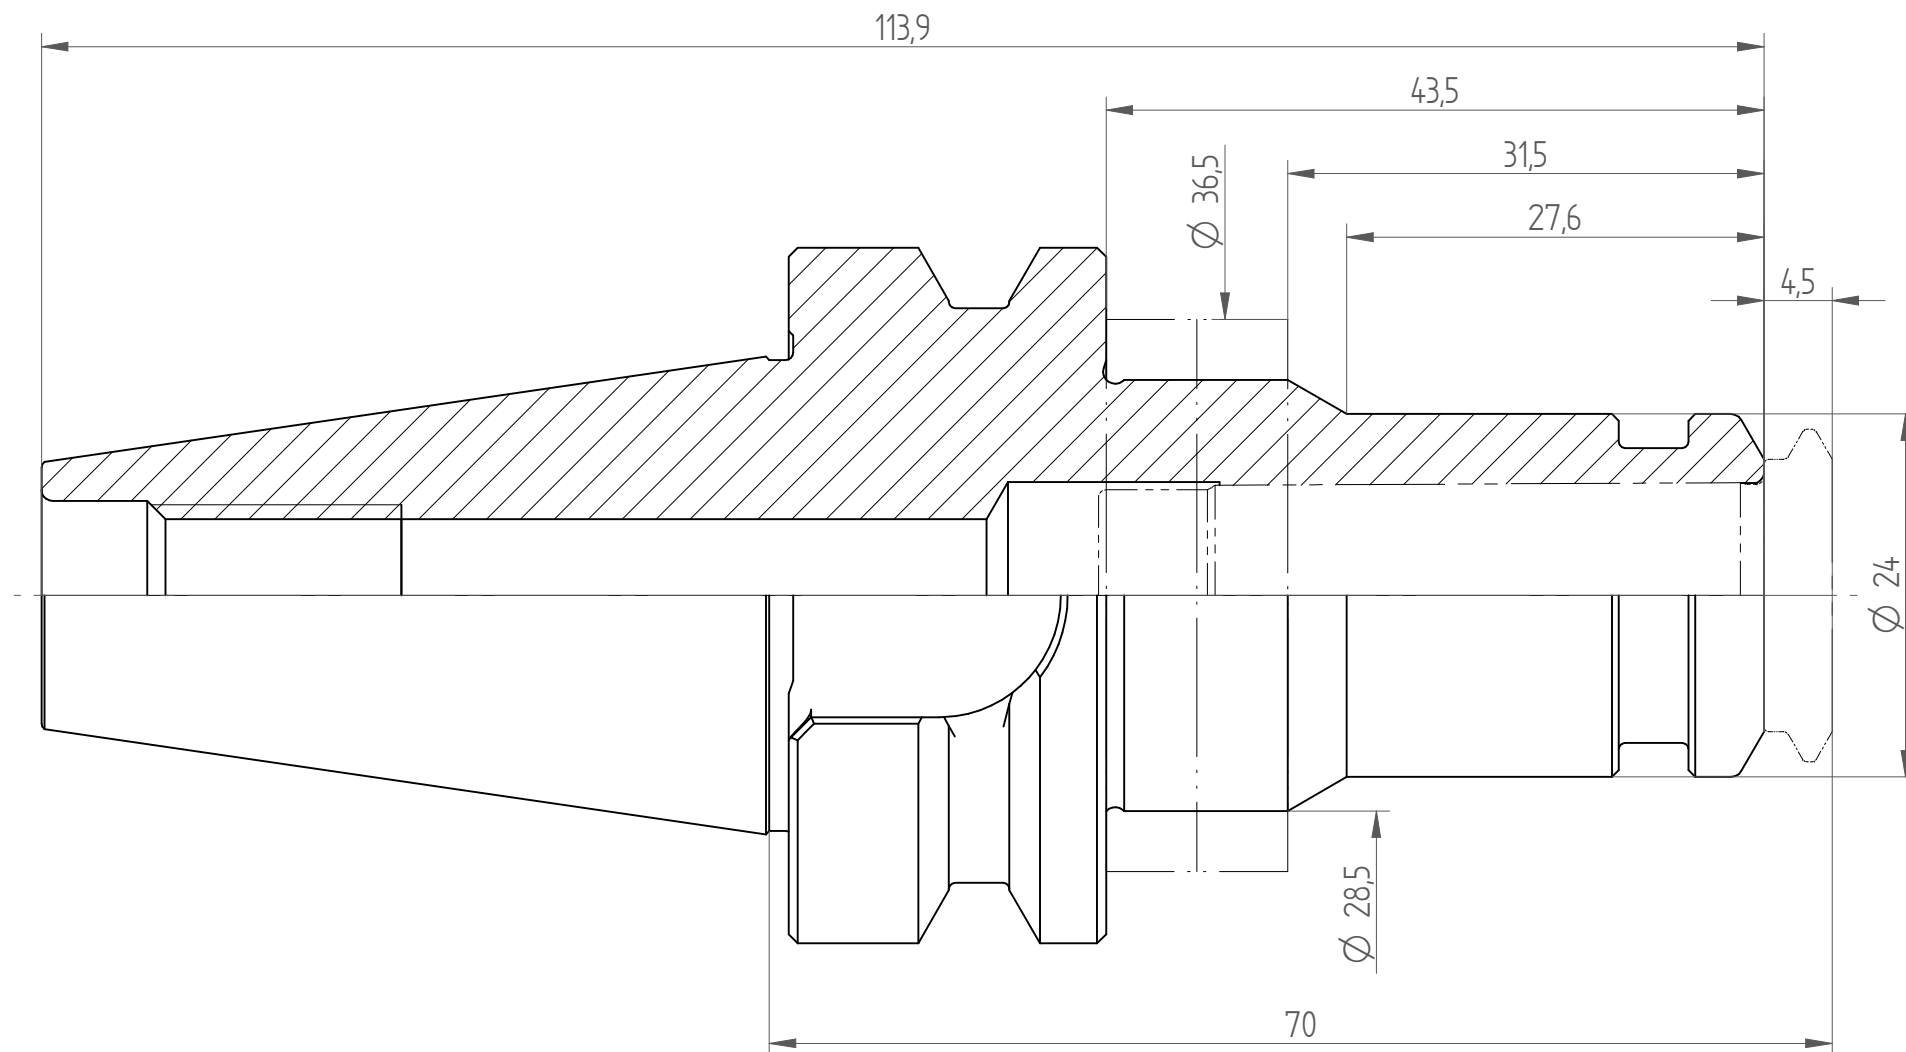

Swiss
Precision
Tools

REGO-FIX®

REGO-FIX AG
Obermattweg 60
4456 Tenniken / Switzerland

Phone +41 61 976 14 66
Fax +41 61 976 14 14
www.rego-fix.com

This is a non-controlled copy. All information given herein is subject to change without notice

The information given herein has been carefully checked and is believed to be correct. REGO-FIX, however, assumes no responsibility or liability for any errors, inaccuracies or omissions that may appear in this drawing

This document is subject to copyright laws. No part of this document may be reproduced or transmitted in any form or any means, electronic or mechanic, for any purpose, without the express written permission of REGO-FIX

Type : BT+30_PG15x070_H
Part No. : 413071536
Date : 10.11.2014
Scale : 2:1